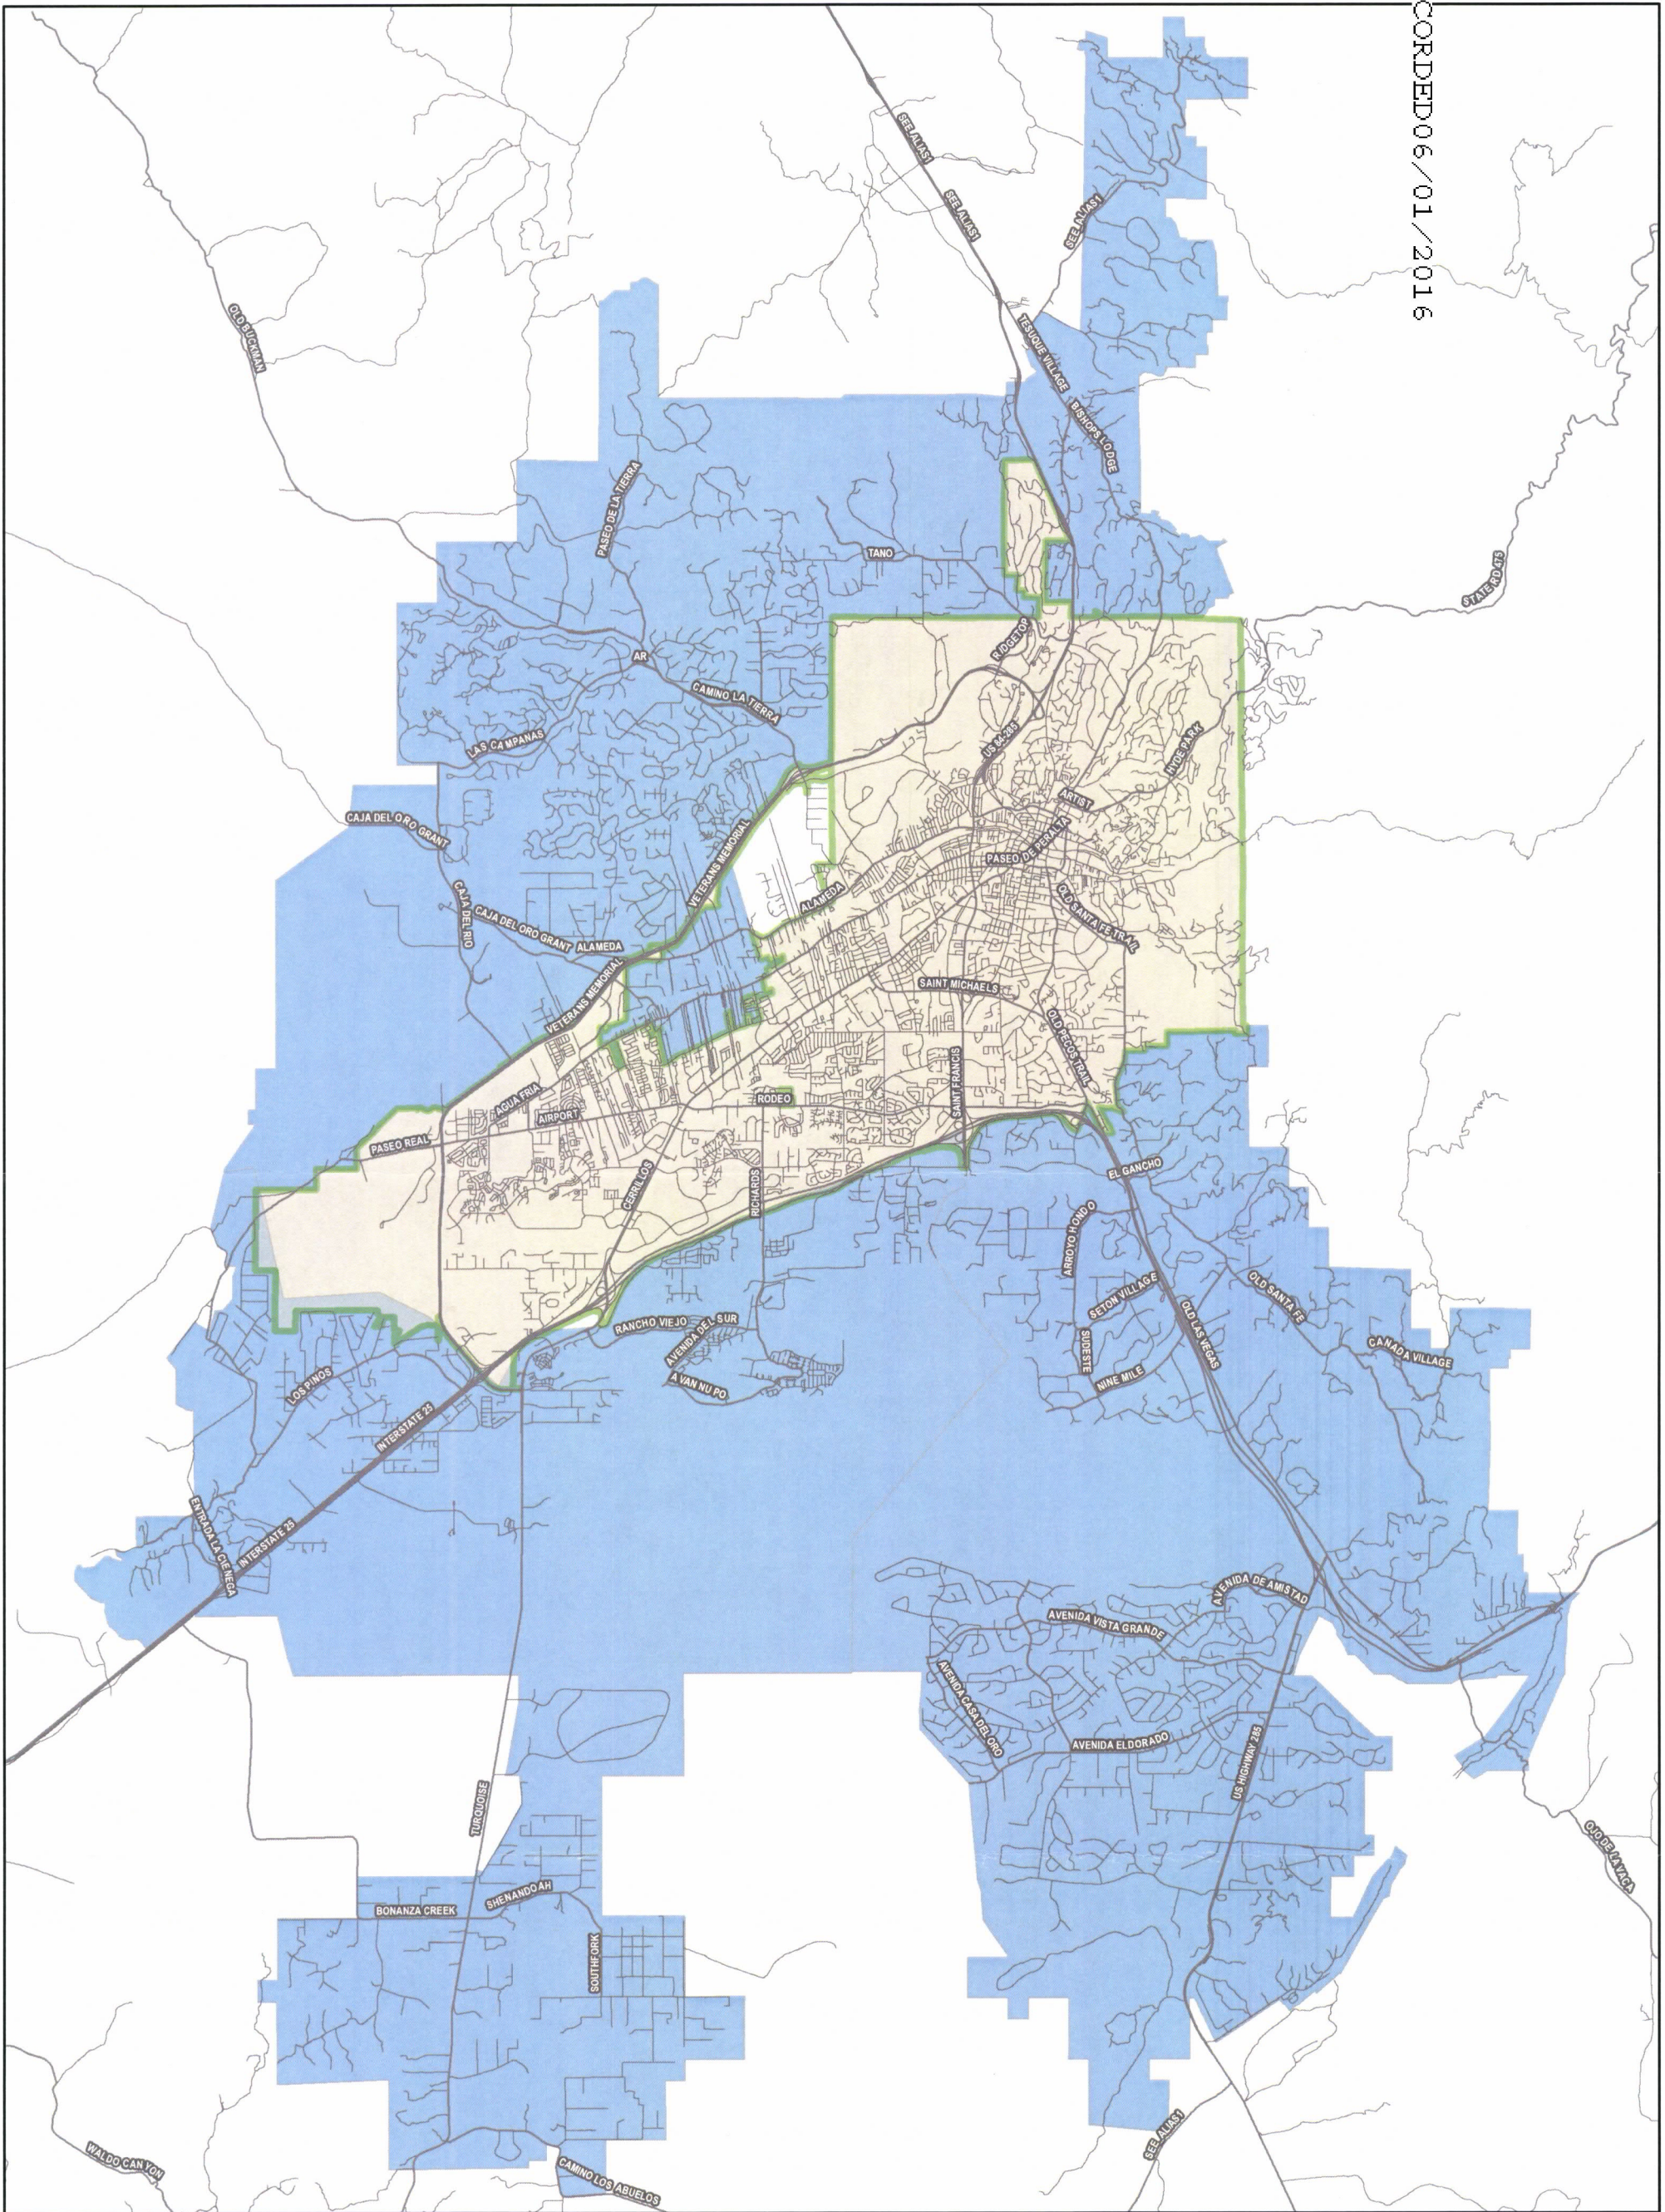

Exhibit A: Solid Waste Collection District

SFC RECORDED 06/01/2016

Legend

- Major Roads
- Minor Roads
- Incorporated Areas
- Solid Waste Collection District

This information is for reference only.
 Santa Fe County assumes no liability for
 errors associated with the use of these data.
 User are solely responsible for
 confirming data accuracy.

1:125,000

1 inch = 10,416.666667 feet

February 4, 2016